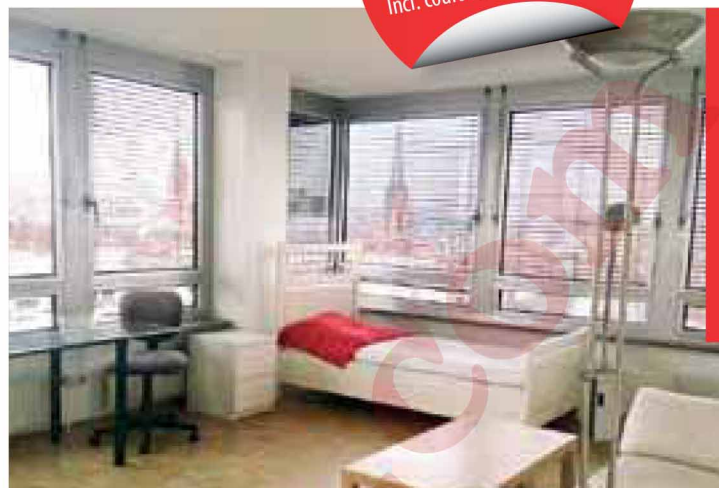

In Frankfurt you can choose between three comfortable accommodation options which are all conveniently located and carefully selected by our staff.